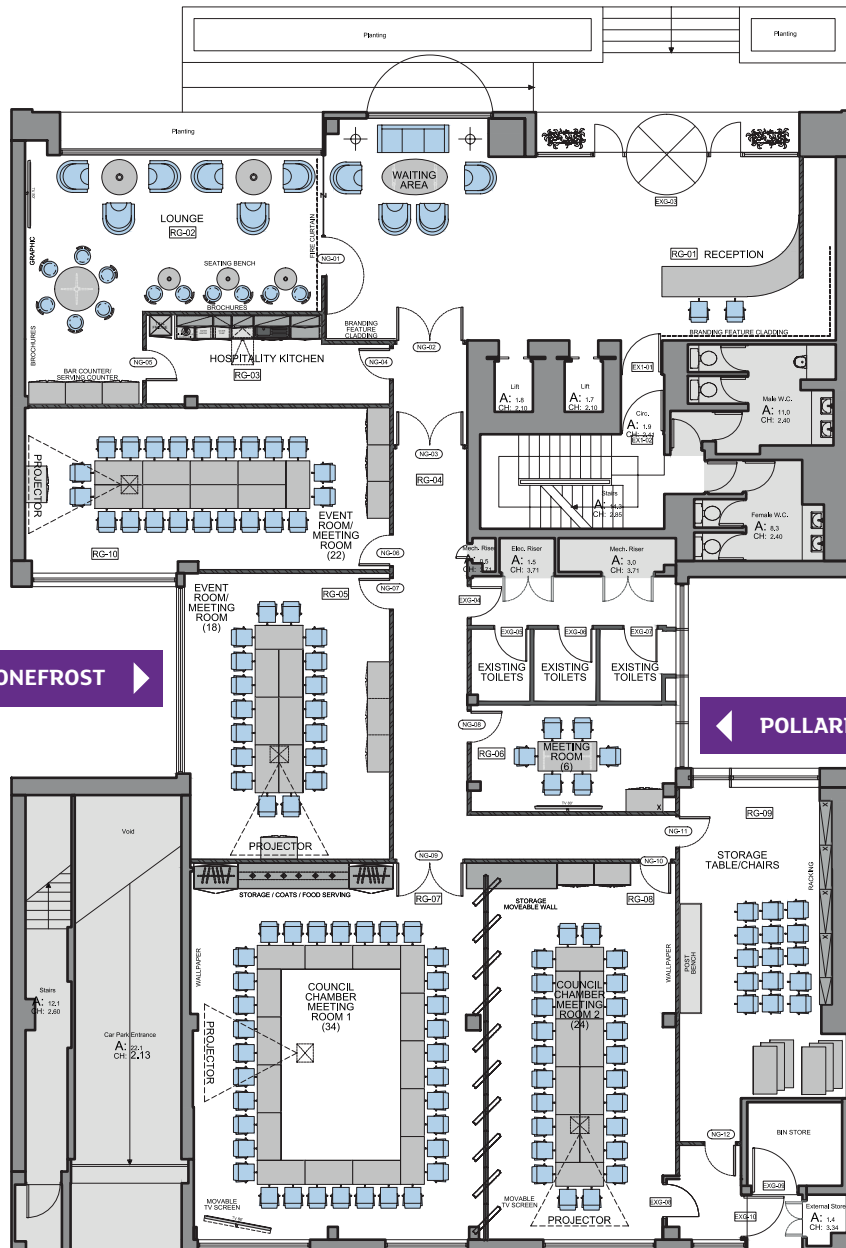

mansell street room layout

MARGARET PRATT

STONEFROST

POLLARD

SWAINSON

SOWERBY

COUNCIL CHAMBER (Combined rooms)